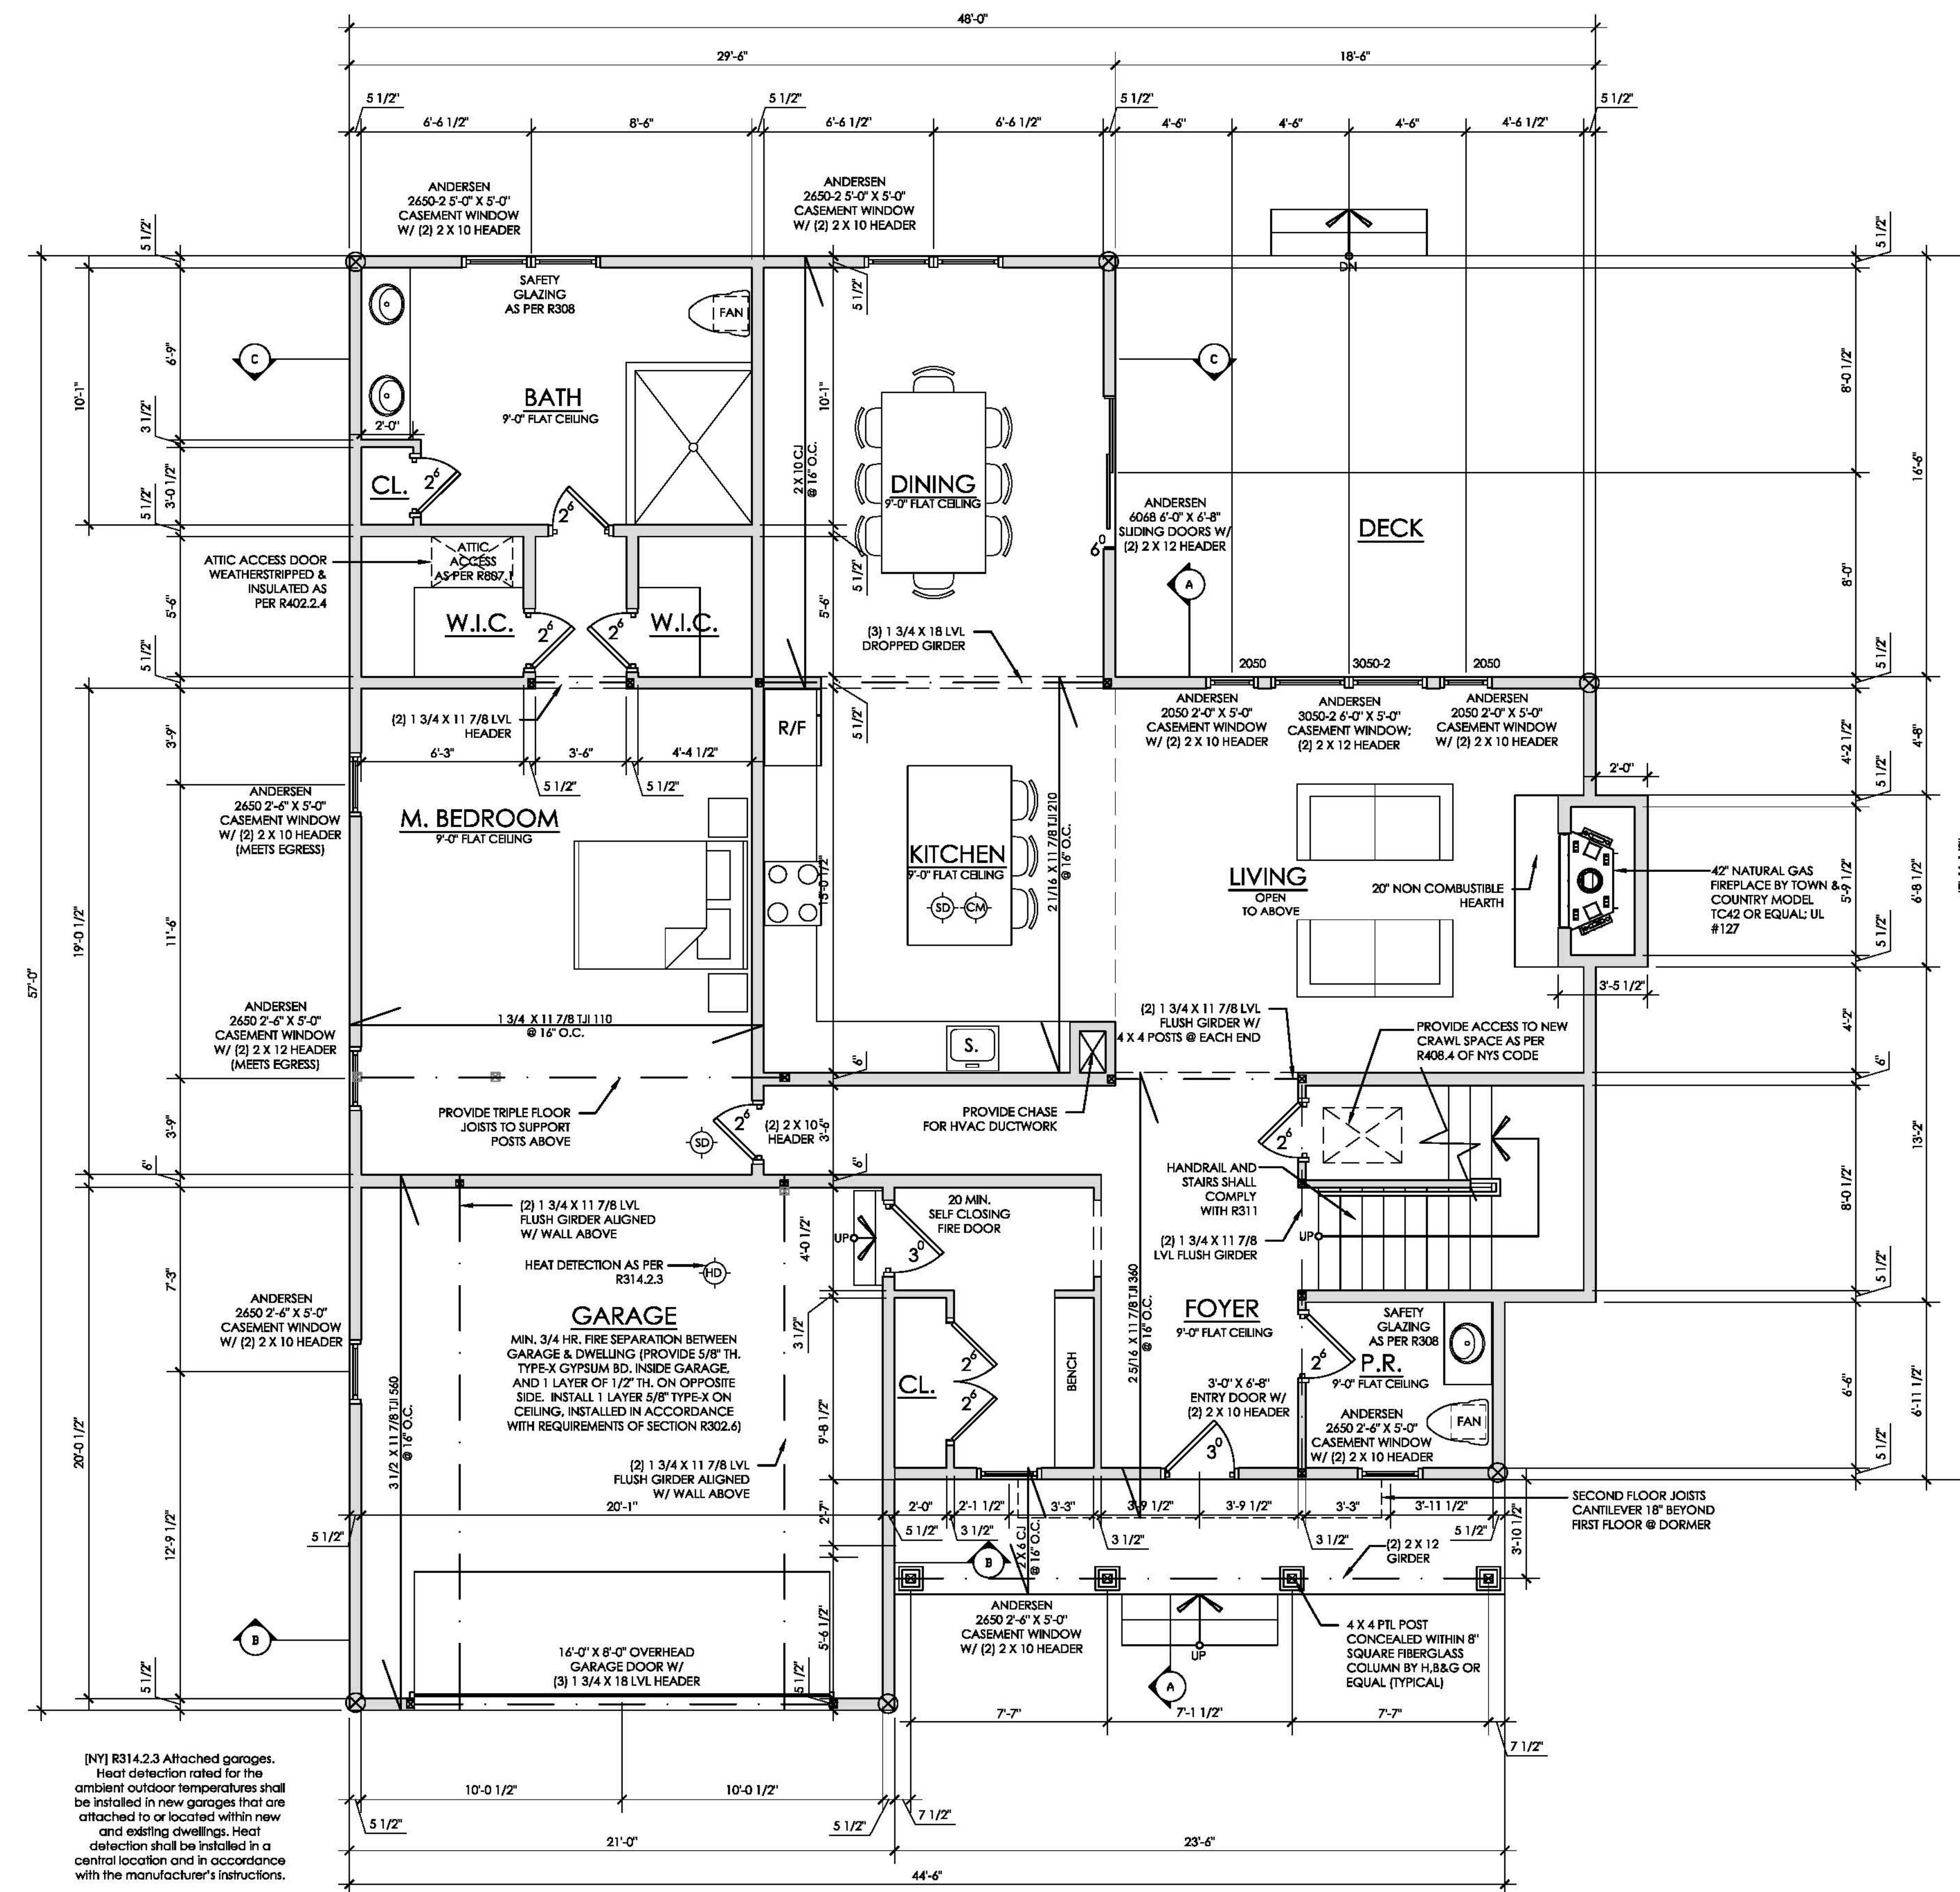

The ASPEN

11 COLONELS PATH, CENTER MORICHES, NY

AVAILABLE FOR PRESALE KELLY REAL ESTATE INC.
(631) 880 - 7386

ARTISTIC RENDERINGS SUBJECT TO CHANGE

The ASPEN

FIRST FLOOR PLAN

SCALE: 1/4" = 1'-0"

11 COLONELS PATH, CENTER MORICHES, NY

AVAILABLE FOR PRESALE KELLY REAL ESTATE INC.
(631) 880-7386

SECOND FLOOR PLAN

SCALE: 1/4" = 1'-0"

11 COLONELS PATH, CENTER MORICHES, NY

AVAILABLE FOR PRESALE KELLY REAL ESTATE INC.

(631) 880 - 7386