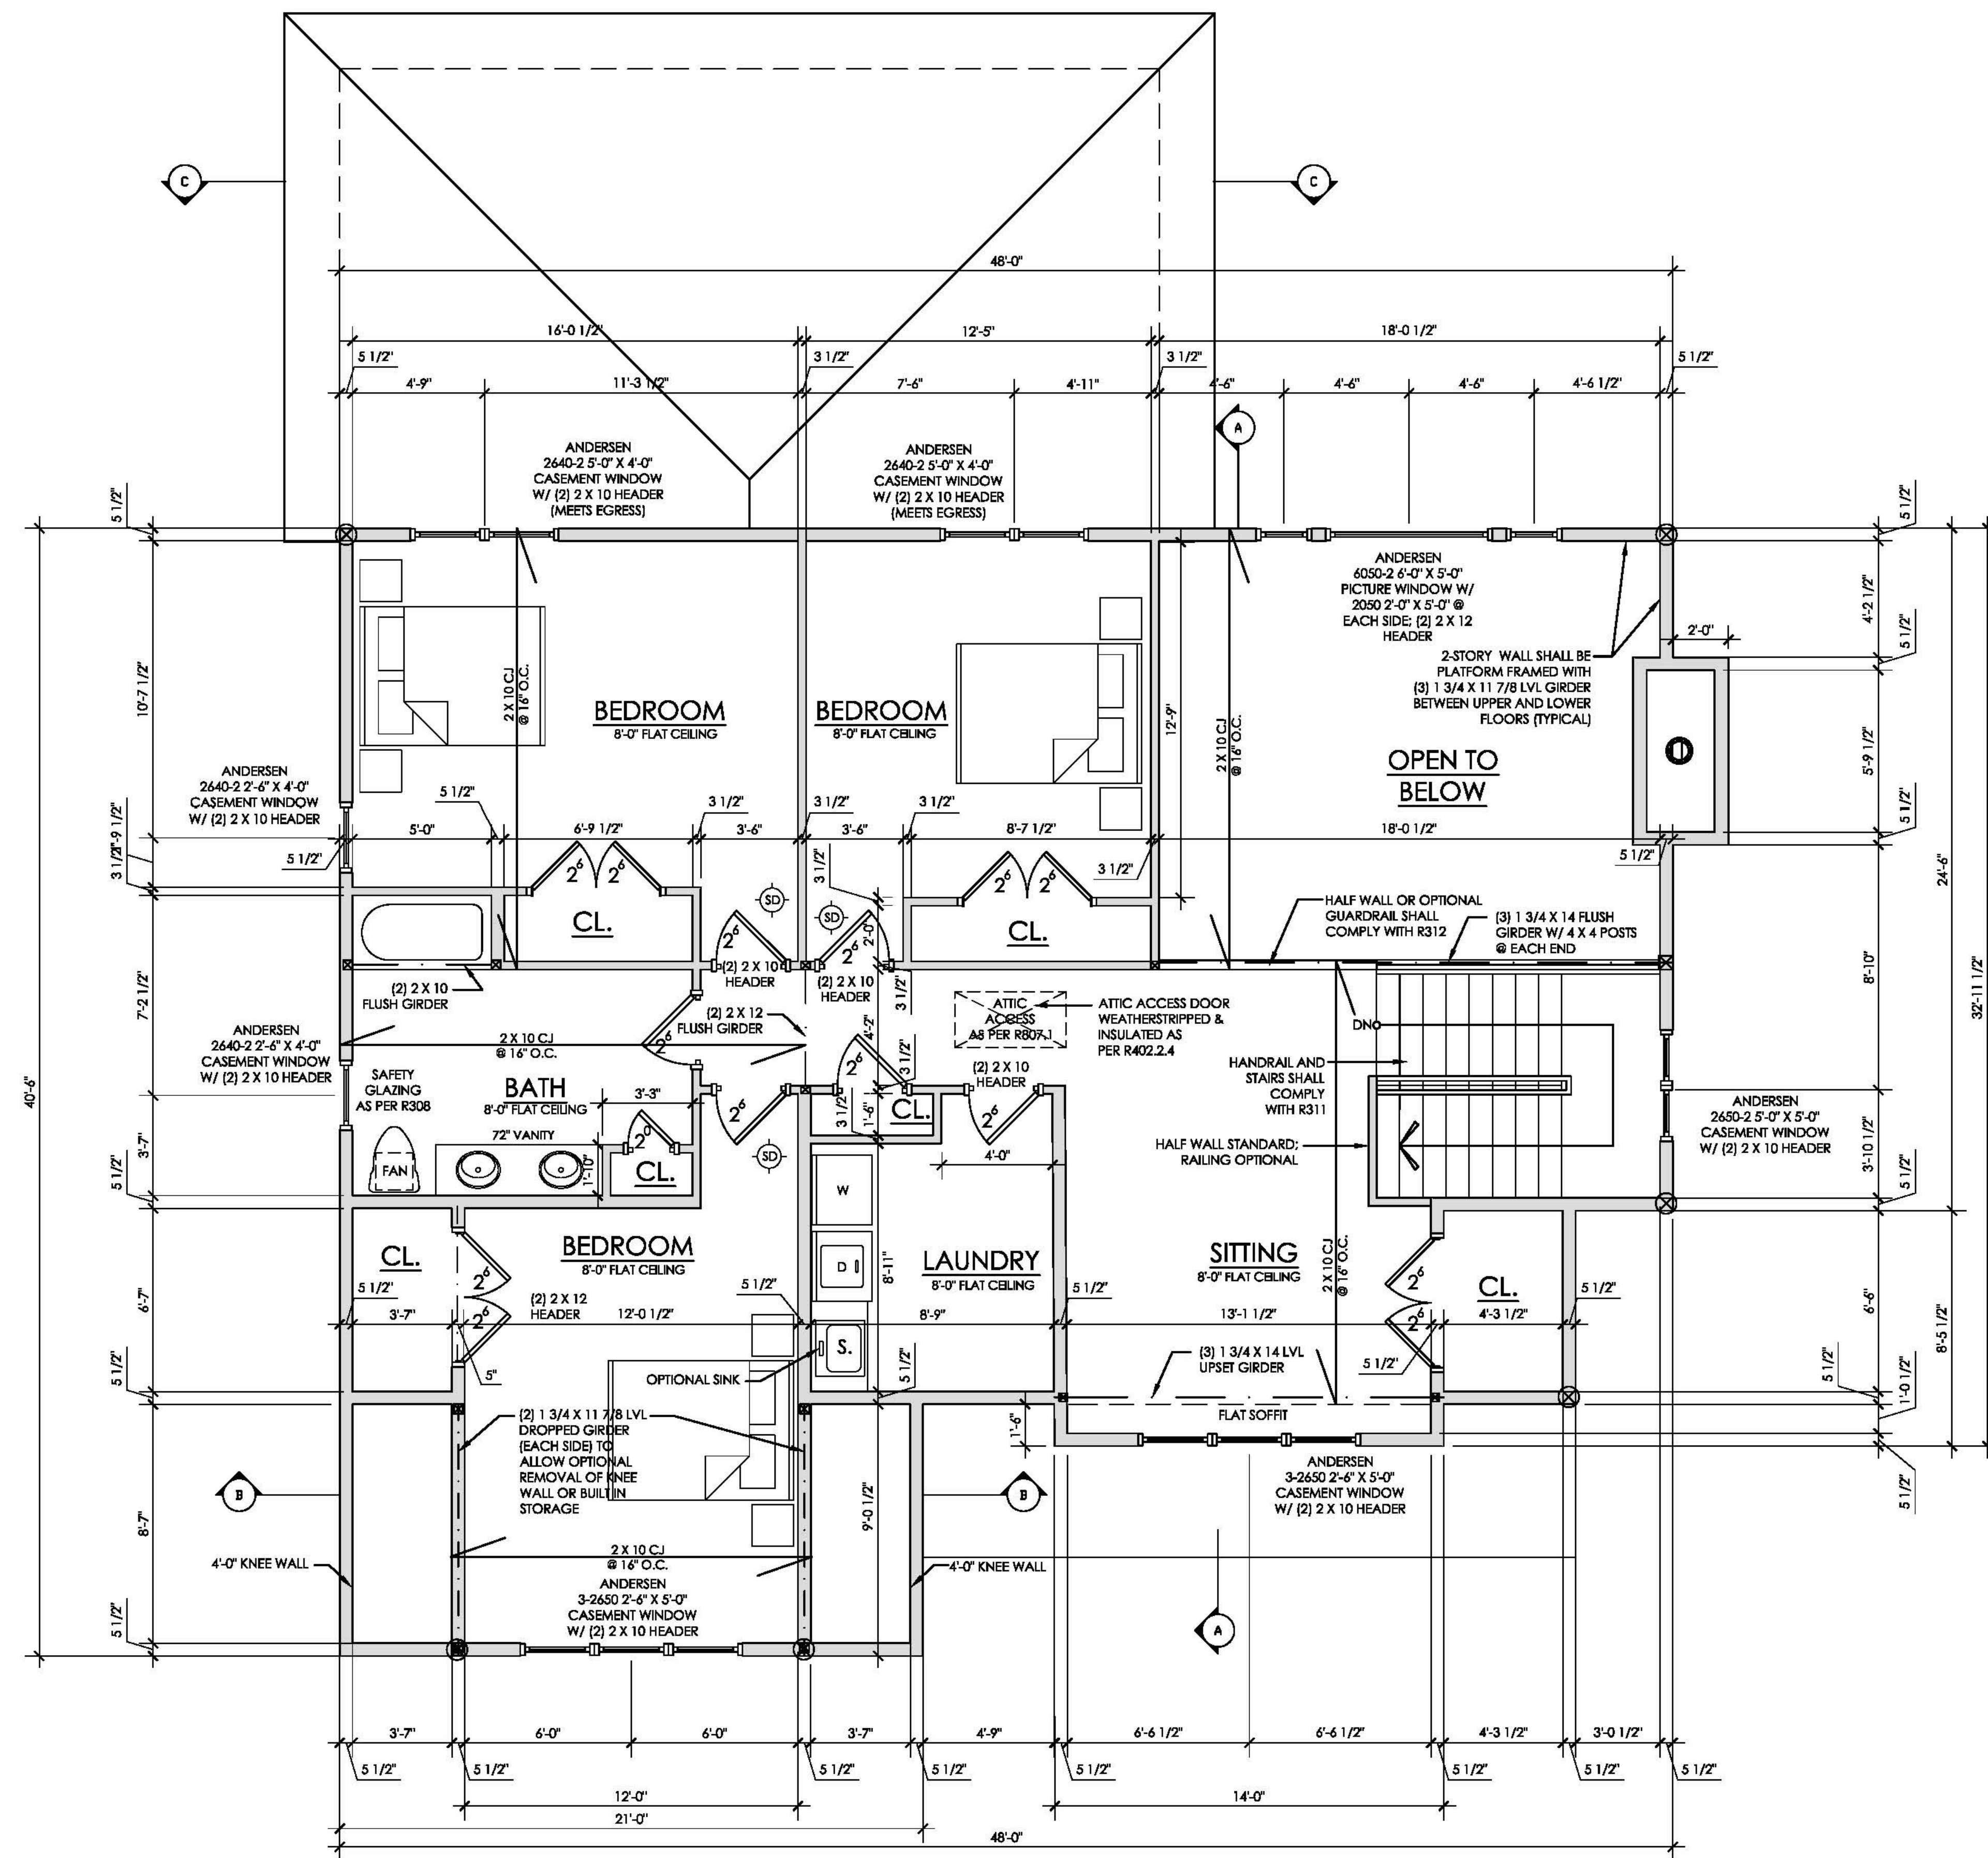

The ASPEN

11 COLONELS PATH, CENTER MORICHES, NY

AVAILABLE FOR PRESALE KELLY REAL ESTATE INC.
(631) 880 - 7386

ARTISTIC RENDERINGS SUBJECT TO CHANGE

The ASPEN

FIRST FLOOR PLAN

SCALE: 1/4" = 1'-0"

11 COLONELS PATH, CENTER MORICHES, NY

AVAILABLE FOR PRESALE KELLY REAL ESTATE INC.
(631) 880-7386

SECOND FLOOR PLAN

SCALE: 1/4" = 1'-0"

11 COLONELS PATH, CENTER MORICHES, NY

AVAILABLE FOR PRESALE KELLY REAL ESTATE INC.

(631) 880 - 7386