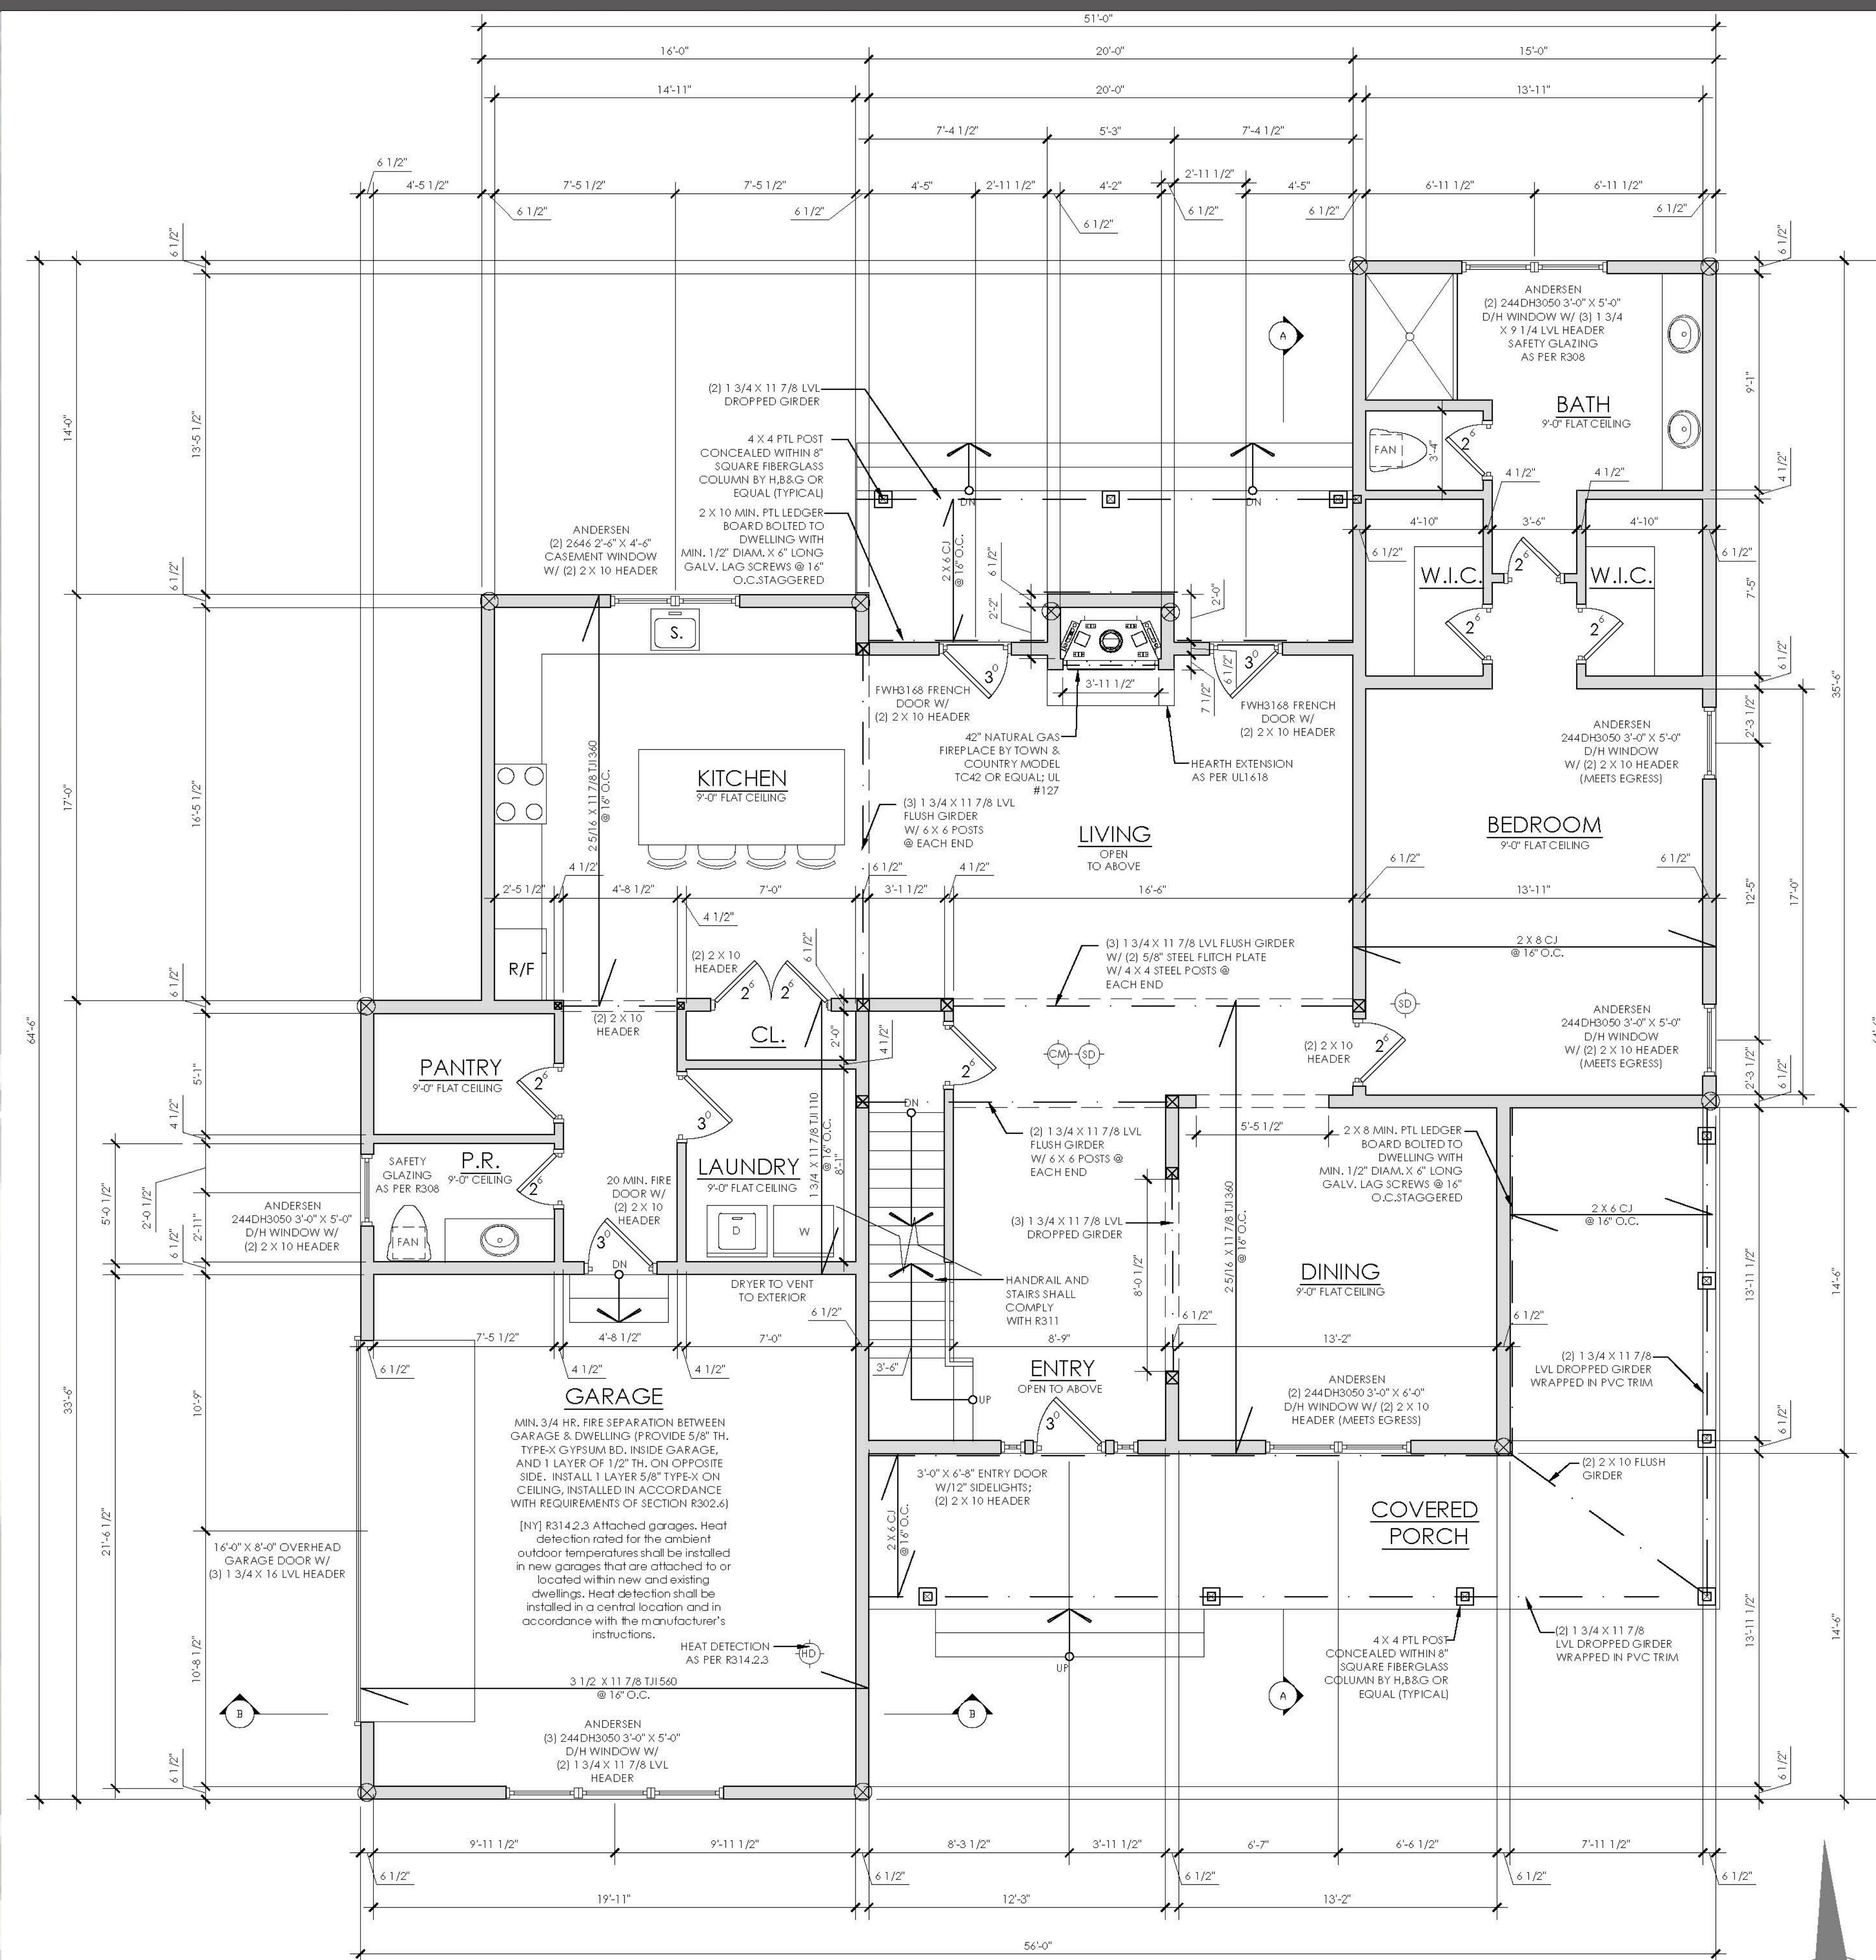

The CONCORDE

13 COLONELS PATH, CENTER MORICHES, NY

AVAILABLE FOR PRESALE KELLY REAL ESTATE INC.

(631) 880-7386

ARTISTIC RENDERINGS SUBJECT TO CHANGE

The CONCORDE

FIRST FLOOR PLAN
SCALE: 1/4" = 1'-0"

13 COLONELS PATH, CENTER MORICHES, NY

AVAILABLE FOR PRESALE **KELLY REAL ESTATE INC.**
(631) 880-7386

The CONCORDE

SCALE: 1/4" = 1'-0"

13 COLONELS PATH, CENTER MORICHES, NY
AVAILABLE FOR PRESALE KELLY REAL ESTATE INC.
(631) 880-7386