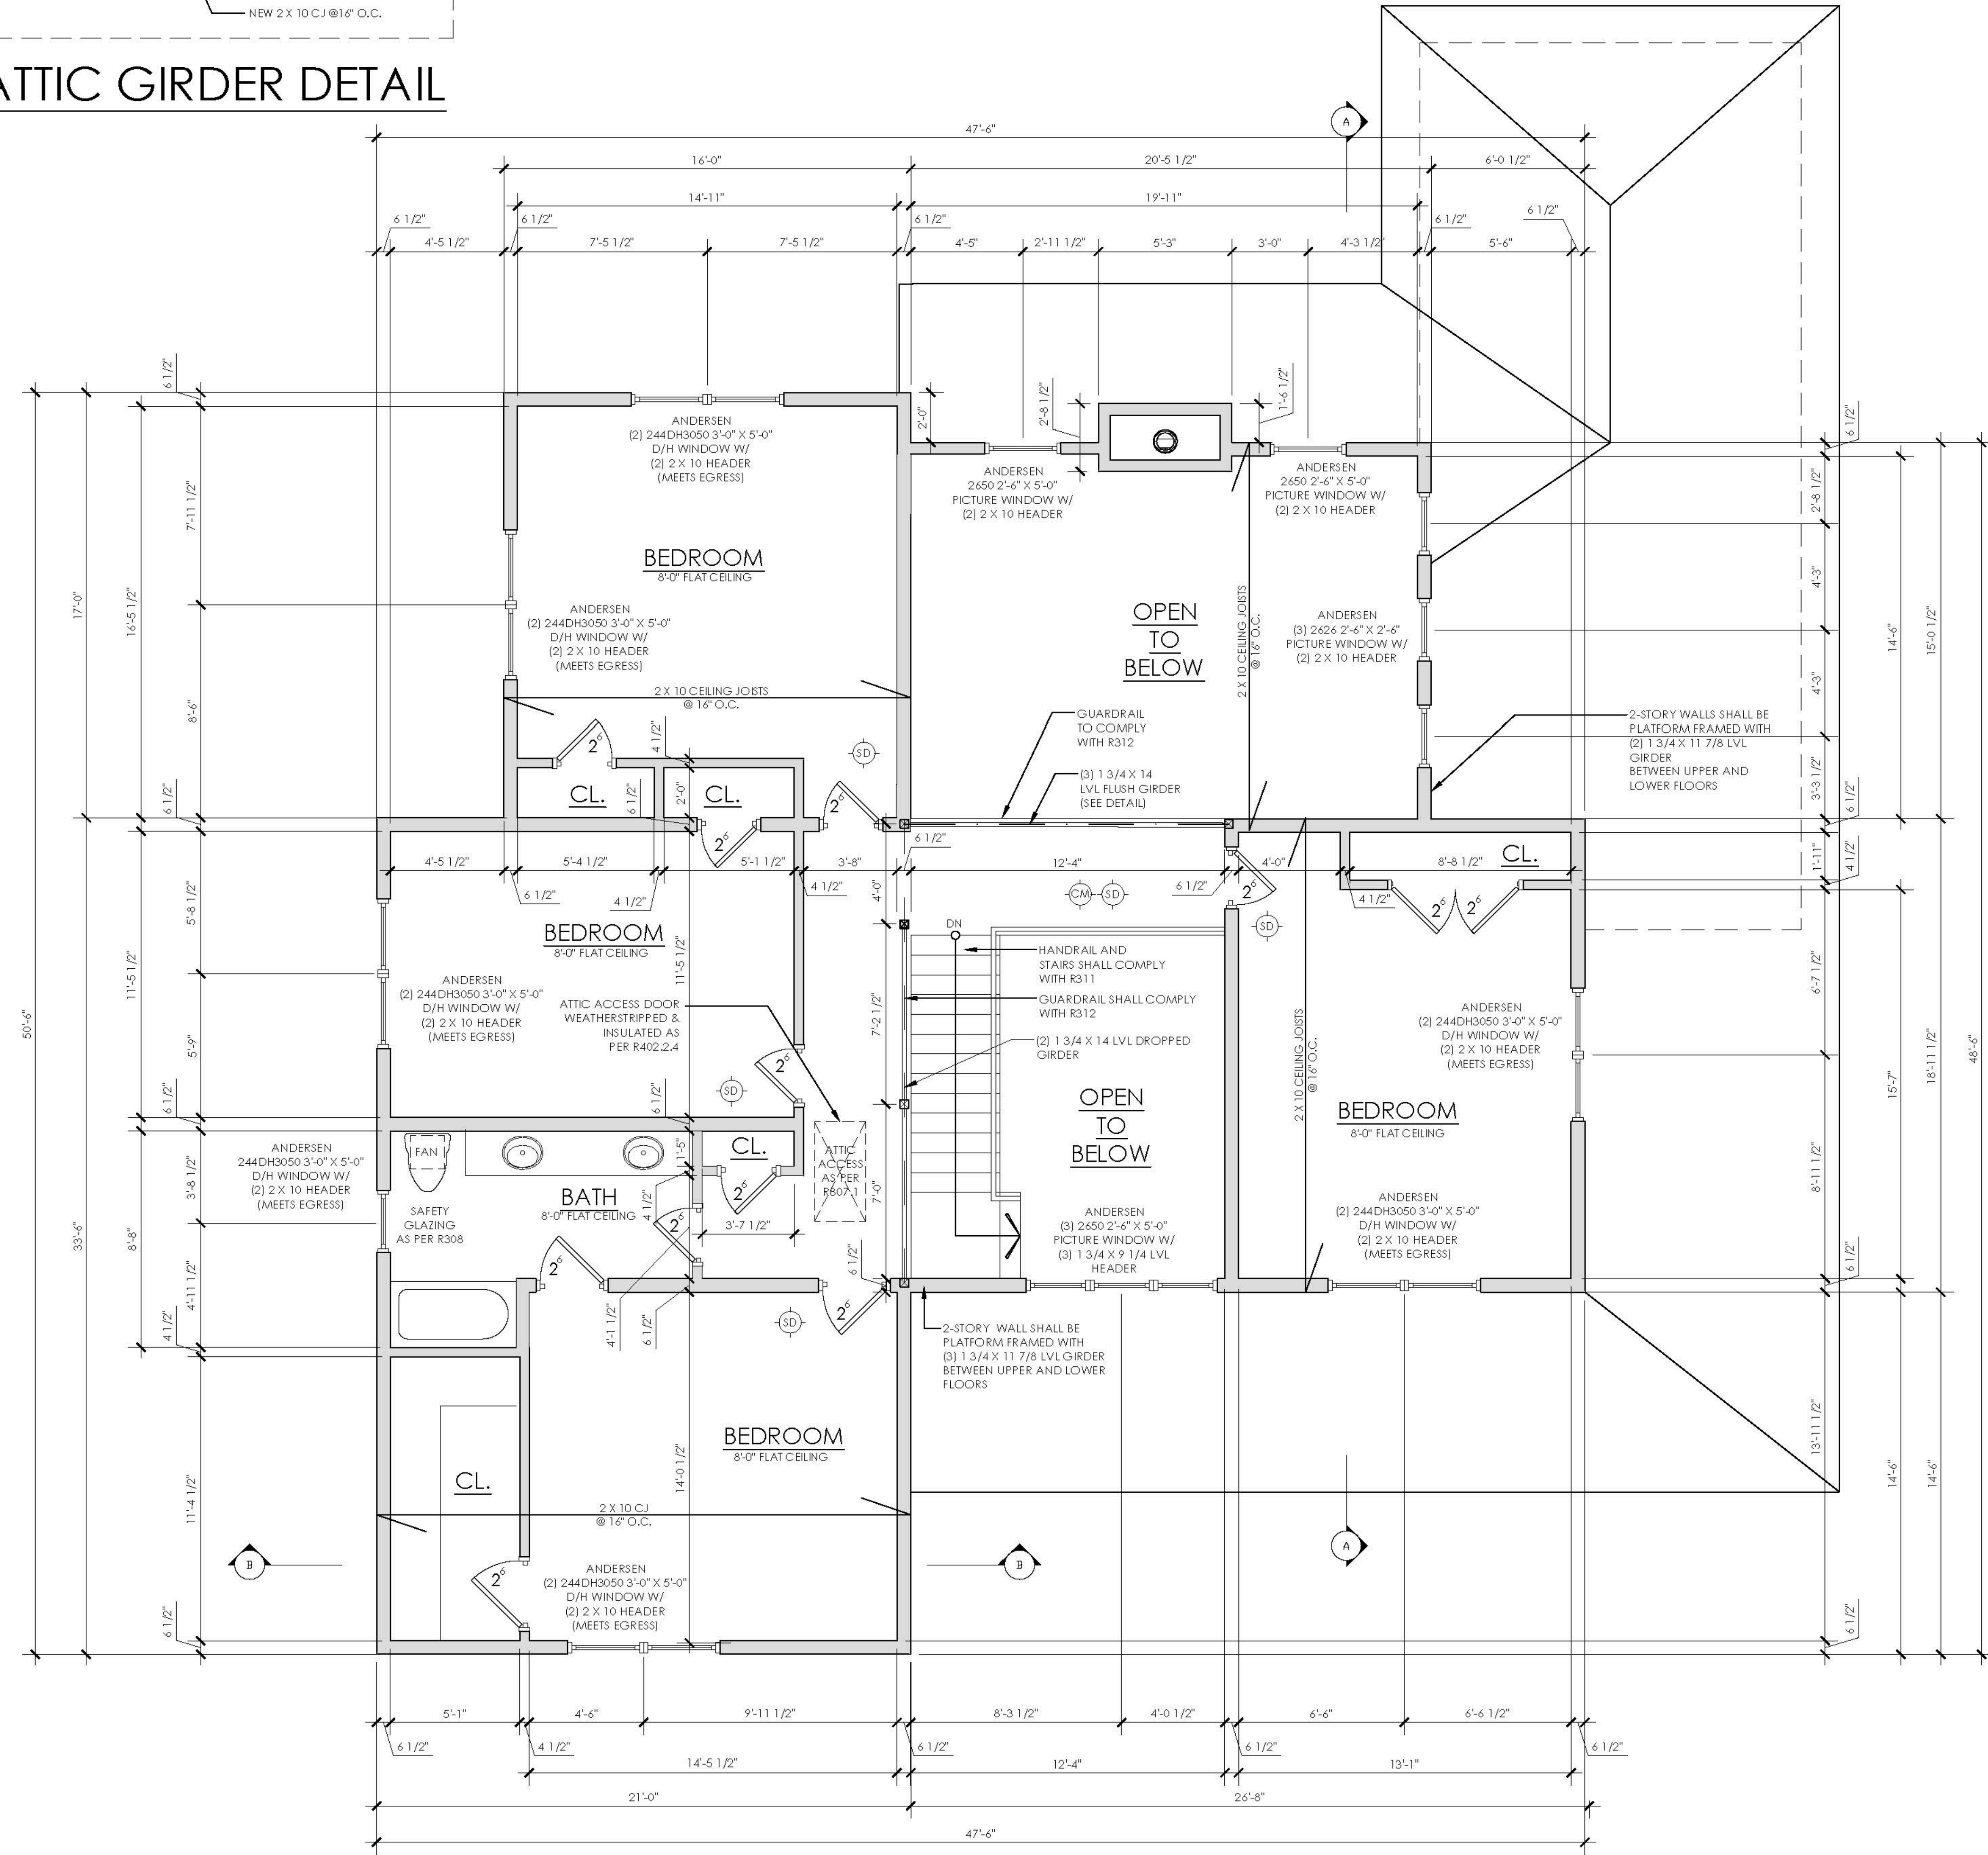

The CONCORDE

13 COLONELS PATH, CENTER MORICHES, NY

AVAILABLE FOR PRESALE KELLY REAL ESTATE INC.

(631) 880-7386

ARTISTIC RENDERINGS SUBJECT TO CHANGE

The CONCORDE

FIRST FLOOR PLAN
SCALE: 1/4" = 1'-0"

13 COLONELS PATH, CENTER MORICHES, NY

AVAILABLE FOR PRESALE **KELLY REAL ESTATE INC.**
(631) 880-7386

The CONCORDE

SCALE: 1/4" = 1'-0"

13 COLONELS PATH, CENTER MORICHES, NY
AVAILABLE FOR PRESALE KELLY REAL ESTATE INC.
(631) 880-7386