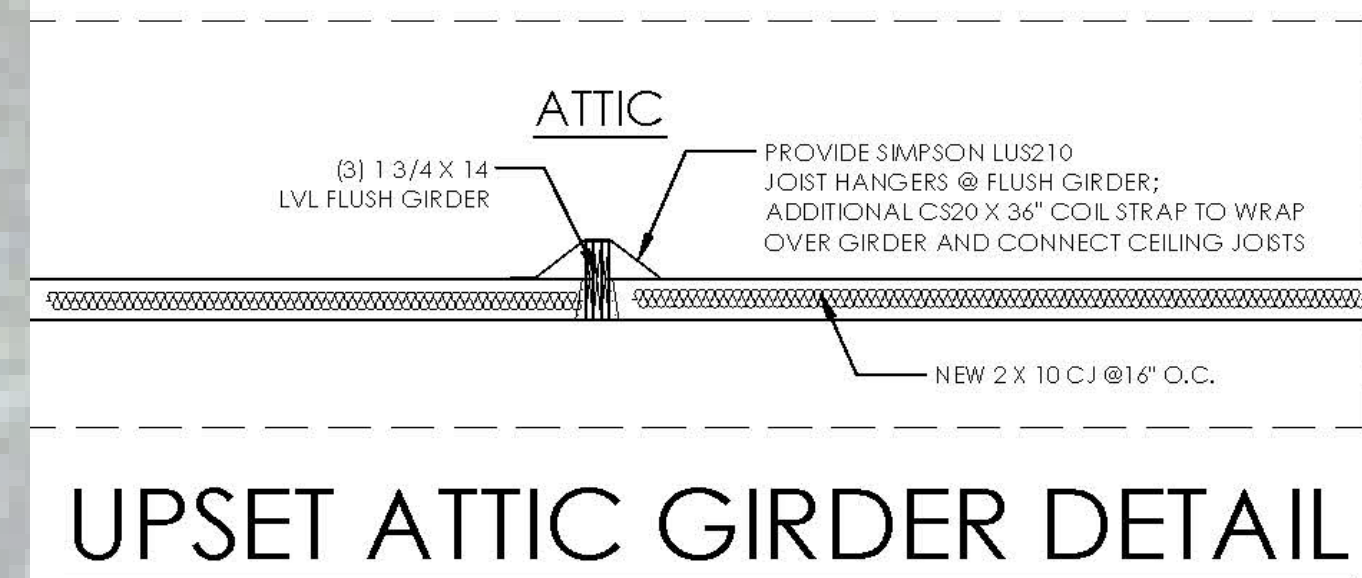

AVAILABLE FOR PRESALE **KELLY REAL ESTATE INC.**
(631) 880-7386

The CONCORDE

SCALE: 1/4" = 1'-0"

13 COLONELS PATH, CENTER MORICHES, NY
AVAILABLE FOR PRESALE KELLY REAL ESTATE INC.
(631) 880-7386