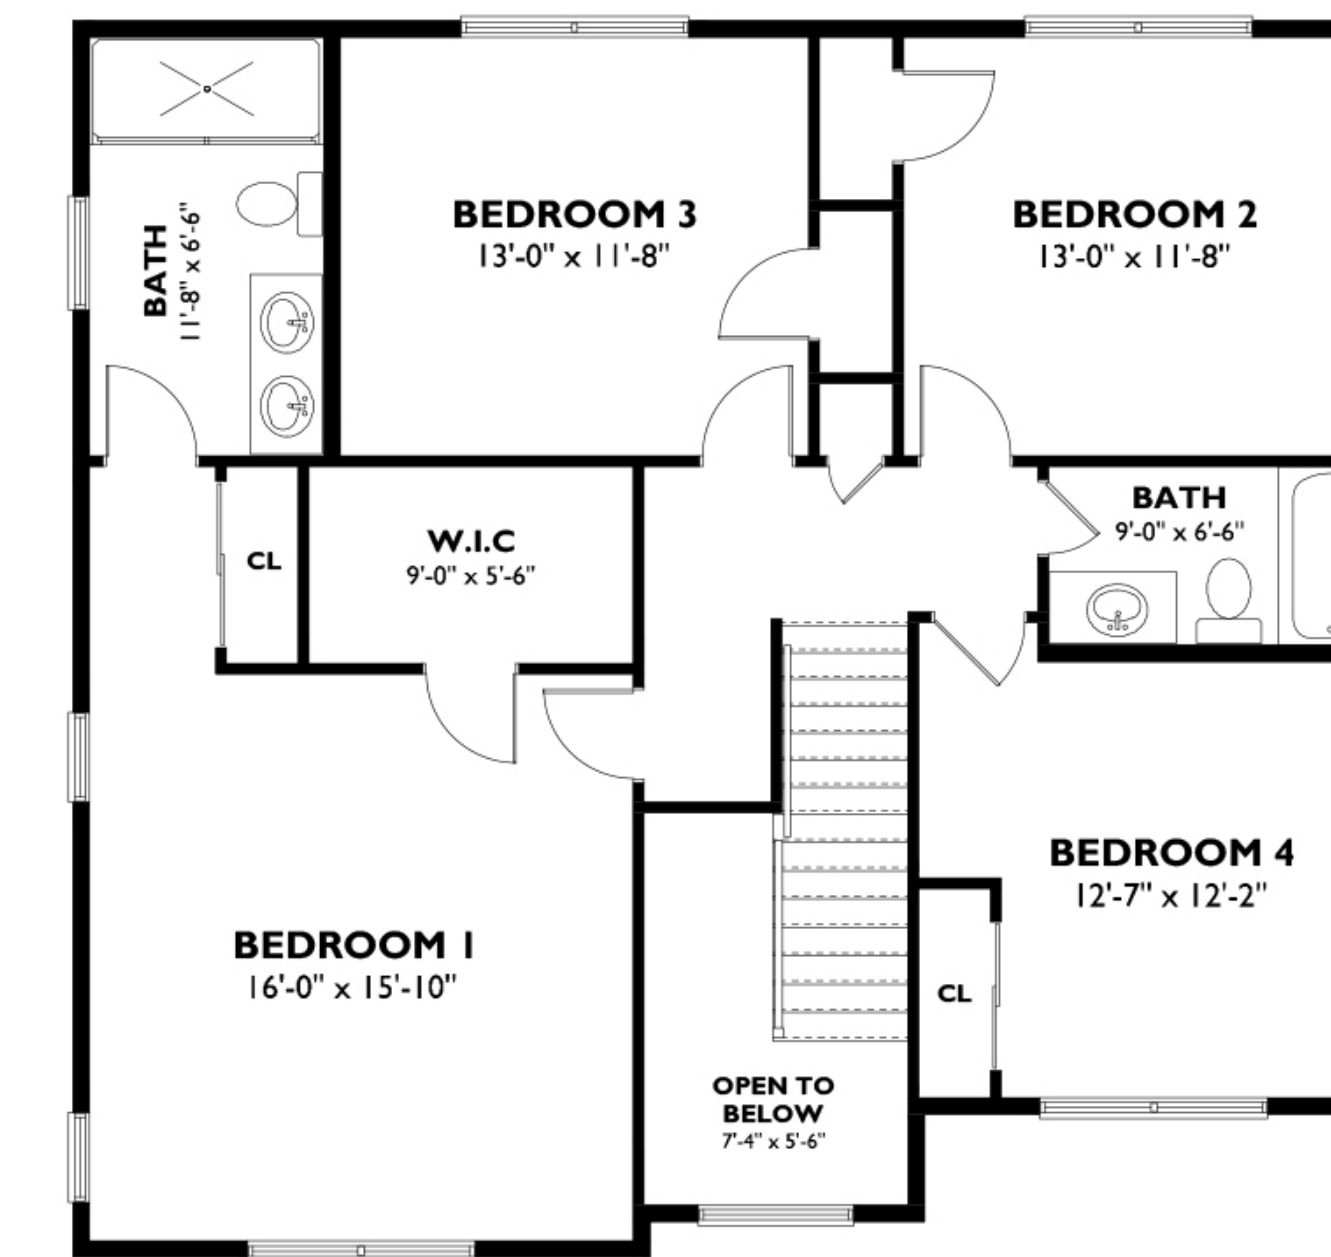

AVAILABLE
\$824,990.00

46 W. NEWINS ST. CENTER MORICHES, NY

AVAILABLE FOR SALE KELLY REAL ESTATE INC.
(631) 880-7386

ARTISTIC RENDERINGS SUBJECT TO CHANGE

AVAILABLE
\$824,990.00

FIRST LEVEL FLOOR PLAN

SECOND LEVEL FLOOR PLAN

TOTAL FLOOR PLAN

46 W. NEWINS ST. CENTER MORICHES, NY

AVAILABLE FOR SALE
(631) 880-7386

KELLY REAL ESTATE INC.

ARTISTIC RENDERINGS SUBJECT TO CHANGE