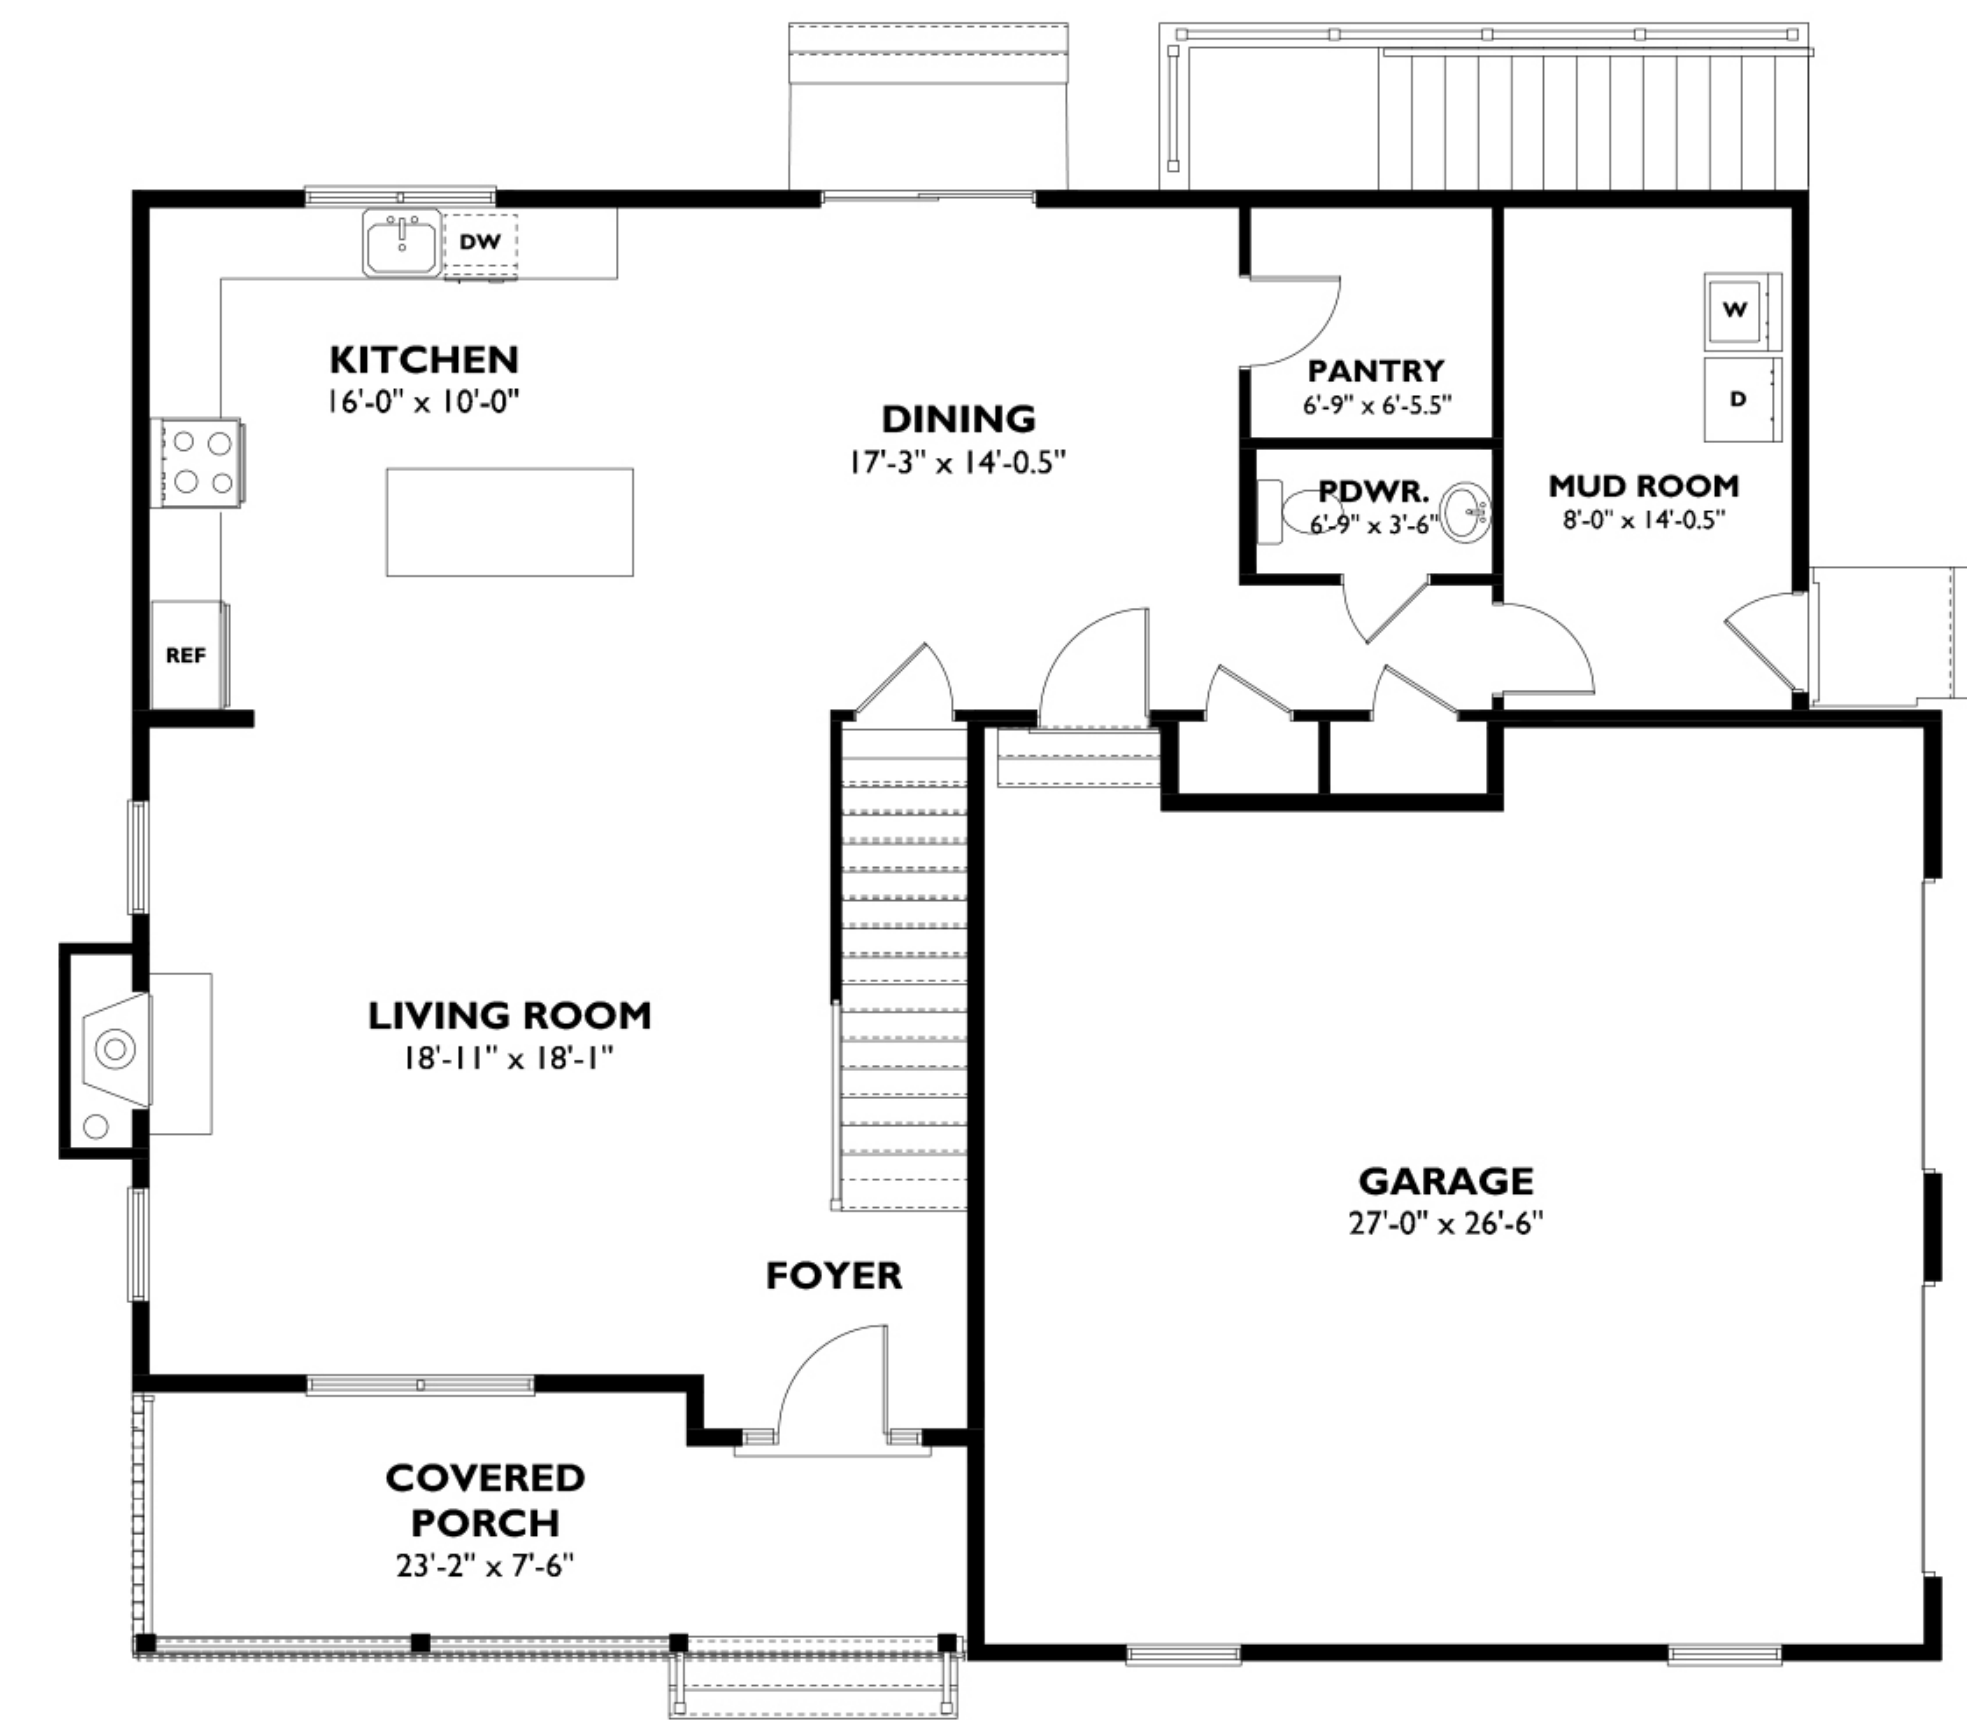

AVAILABLE
\$824,990.00

46 W. NEWINS ST. CENTER MORICHES, NY

AVAILABLE FOR SALE KELLY REAL ESTATE INC.
(631) 880-7386

ARTISTIC RENDERINGS SUBJECT TO CHANGE

AVAILABLE
\$824,990.00

FIRST LEVEL FLOOR PLAN

SECOND LEVEL FLOOR PLAN

TOTAL FLOOR PLAN

46 W. NEWINS ST. CENTER MORICHES, NY

AVAILABLE FOR SALE
(631) 880-7386

KELLY REAL ESTATE INC.

ARTISTIC RENDERINGS SUBJECT TO CHANGE